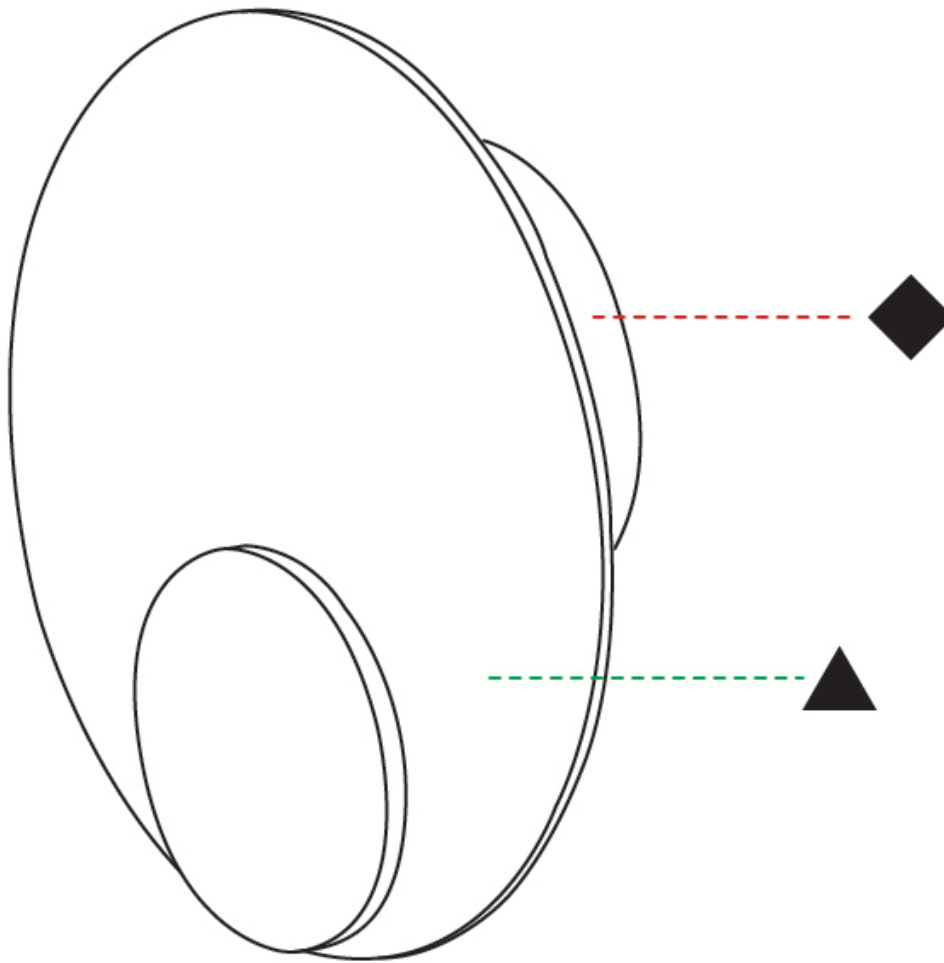

LUOMU 5 SURFACE

D72027-

PROJECT	_____
TYPE	_____
SPECIFIER	_____
QUANTITY	_____
DATE	_____

D